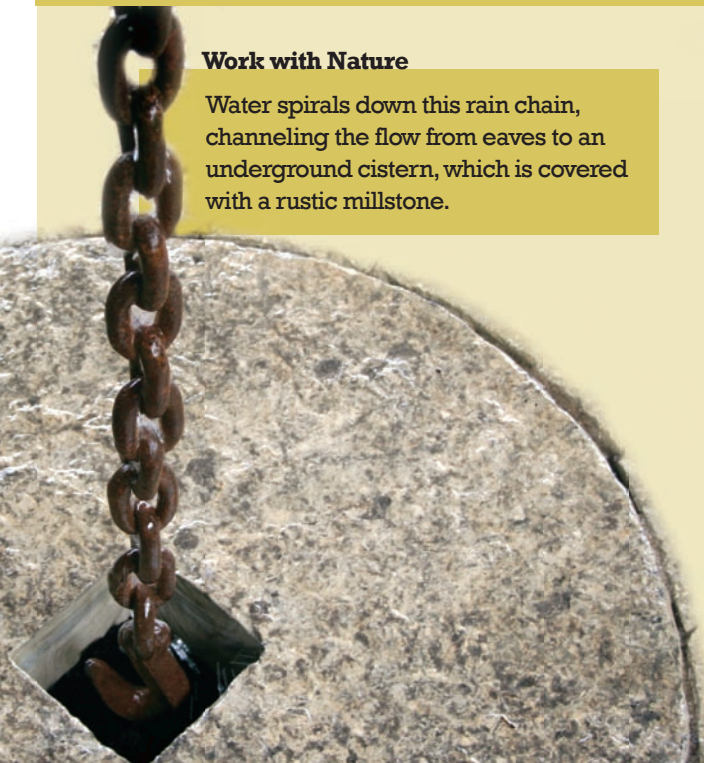

D.A. Gracey & Associates

Simply Natural Design Tips

Work with Nature

Water spirals down this rain chain, channeling the flow from eaves to an underground cistern, which is covered with a rustic millstone.